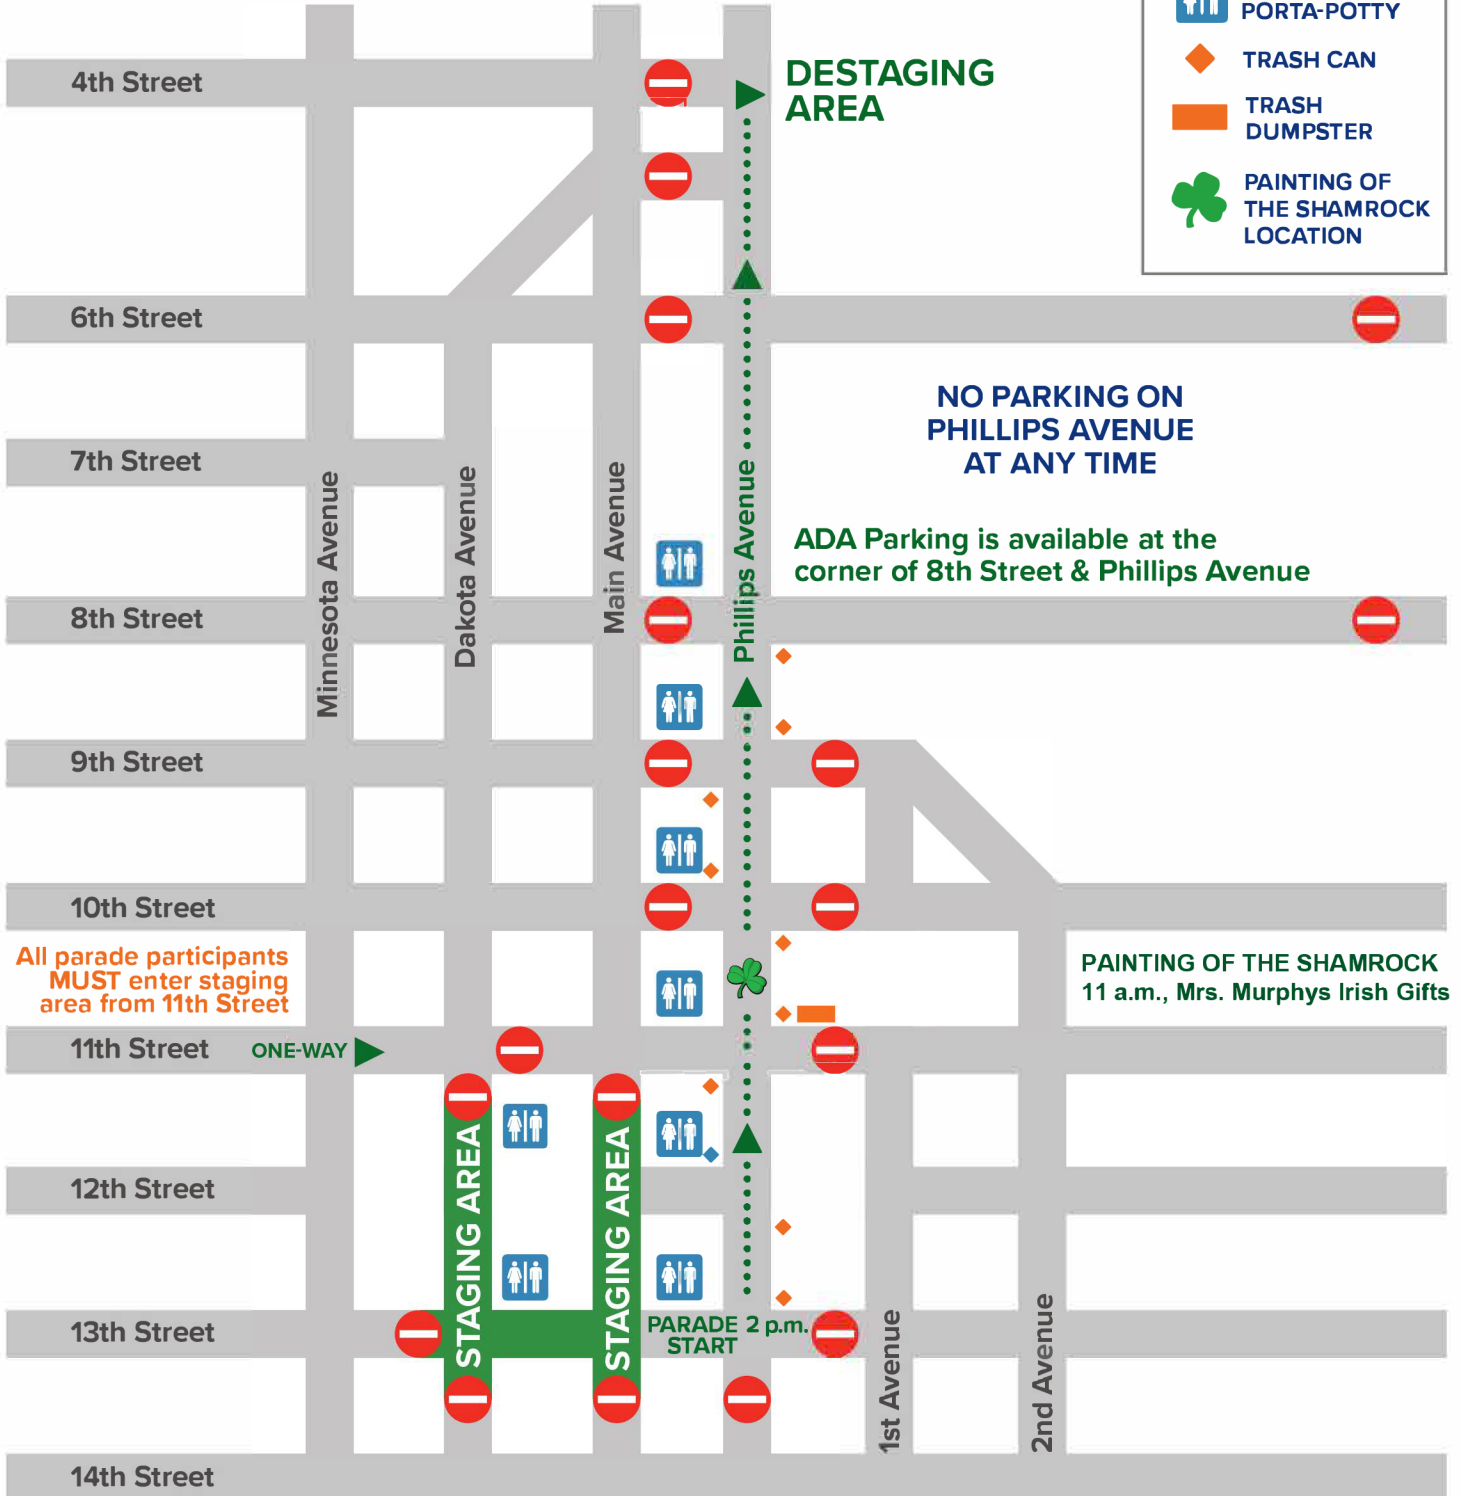

2023 St. Patrick's Day Parade

Saturday, March 18, 2023

LEGEND

-  PARADE ROUTE
-  ROAD CLOSED AT 1:30 P.M.
-  ADA PORTA-POTTY
-  TRASH CAN
-  TRASH DUMPSTER
-  PAINTING OF THE SHAMROCK LOCATION

2023 DETAILS

Saturday, March 18 • Parade line-up: 12:30 p.m., Staging area
 Painting of the Shamrock: 11 a.m. • Parade start: 2 p.m.
 More details: siouxfallschamber.com/stpatricksday.cfm