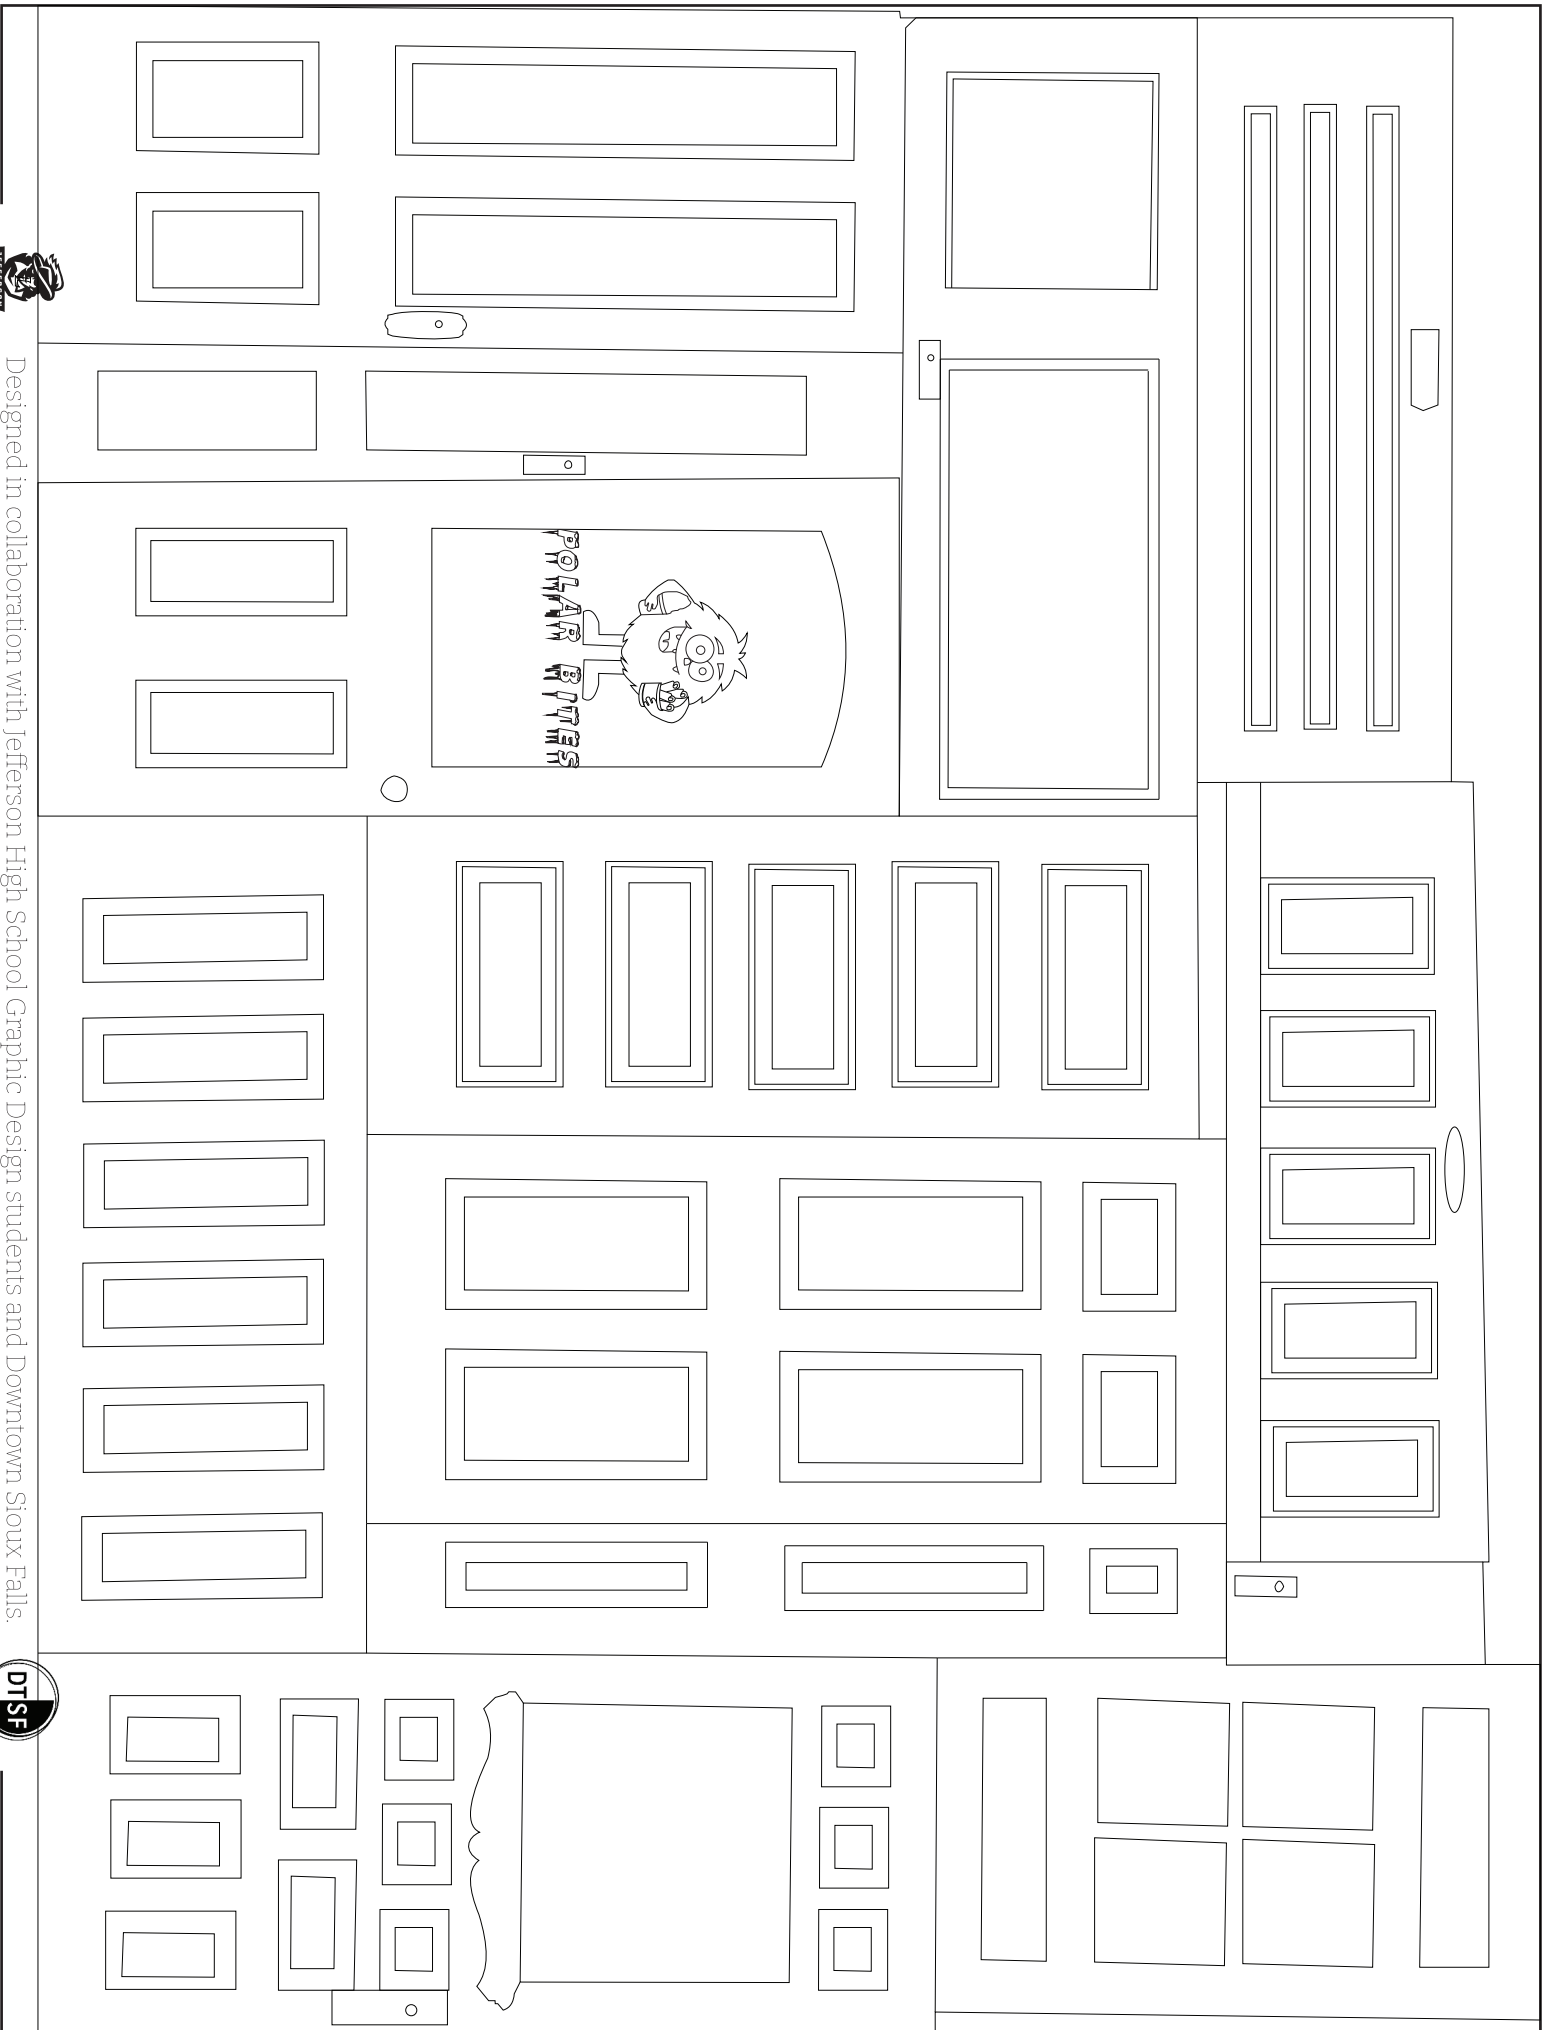

Poetry is the creation

of beauty into words

**GREAT OUTDOOR STORE**  
ADVENTURE STARTS HERE

Designed in collaboration with Jefferson High School Graphic Design students and Downtown Sioux Falls.

Designed in collaboration with Jefferson High School Graphic Design students and Downtown Sioux Falls.